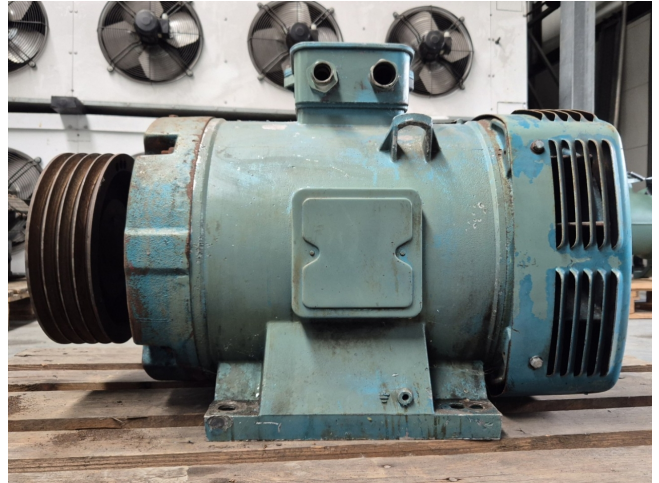

# Leroy Somer P 225 M-4

## Specifications

Marka	Leroy Somer
Rodzaj	P 225 M-4
kW	55
RPM	1460
Size & Weight	800x420x520 mm (LxWxH) & 240 kg
50 Hz / 60 Hz	50 Hz
Stock	1

### Used Leroy Somer P 225 M-4

Used Leroy Somer P 225 M-4 electric motor with the following specifications: 50 Hz - 55 kW - 1460 RPM.